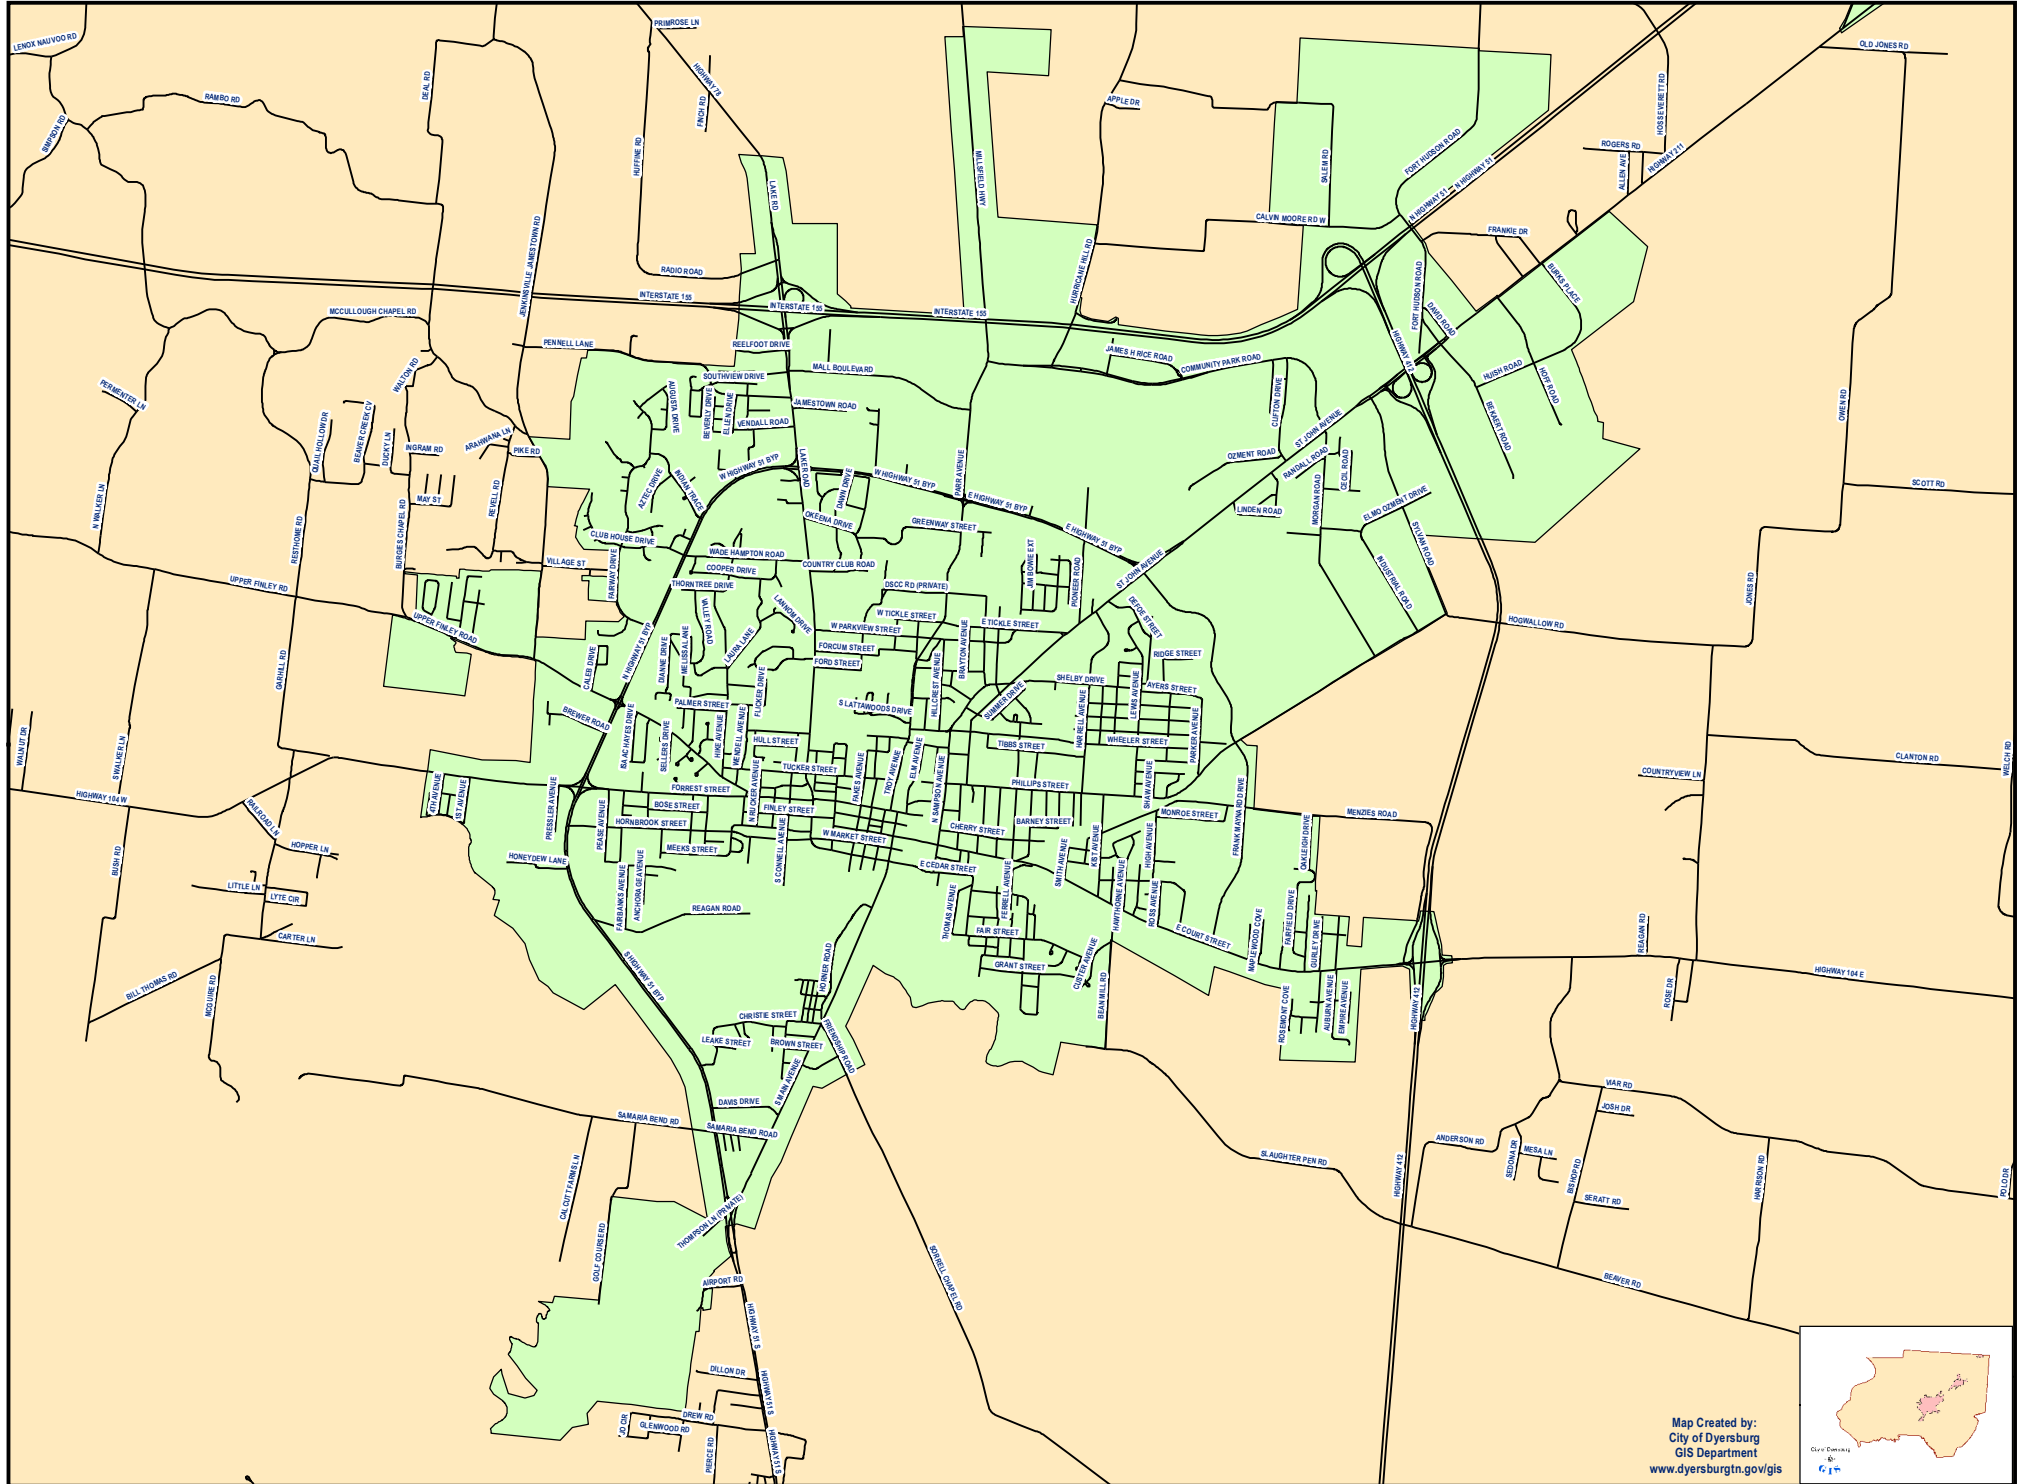

DYERSBURG, TN

Map Created by:
City of Dyersburg
GIS Department
www.dyersburgtn.gov/gis