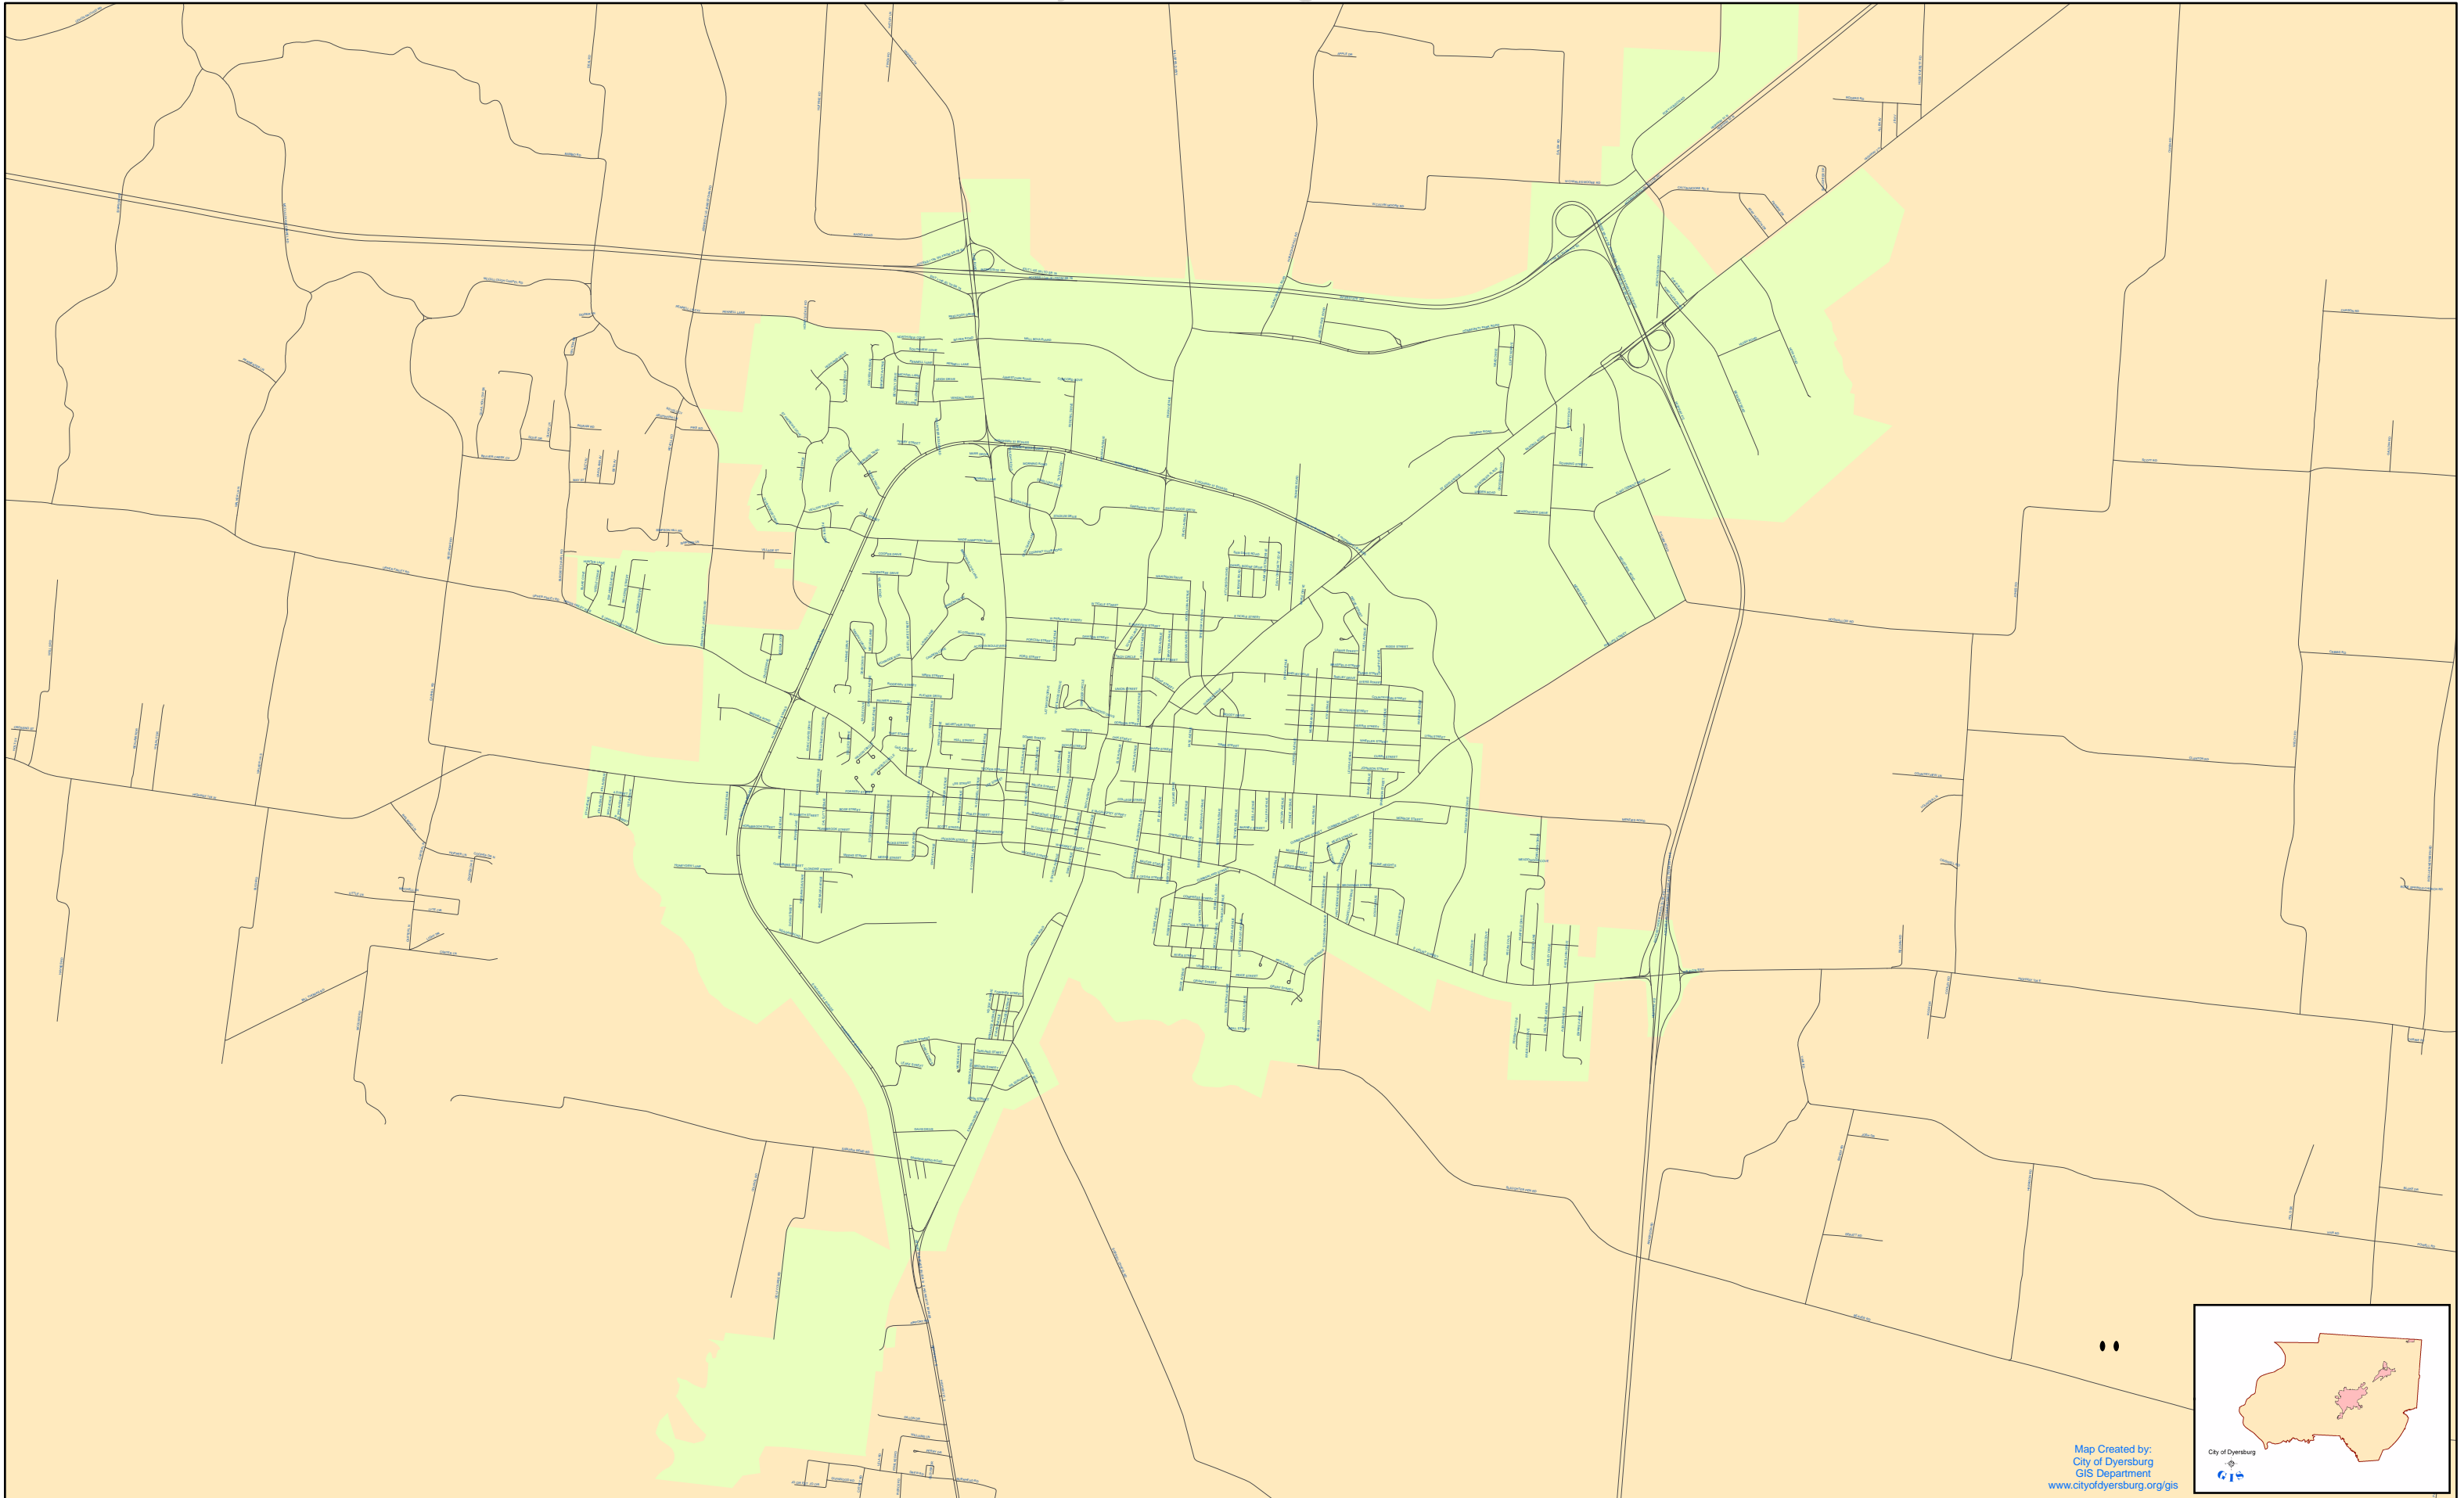

# Dyersburg, TN

Map Created by:  
City of Dyersburg  
GIS Department  
[www.cityofdyersburg.org/gis](http://www.cityofdyersburg.org/gis)